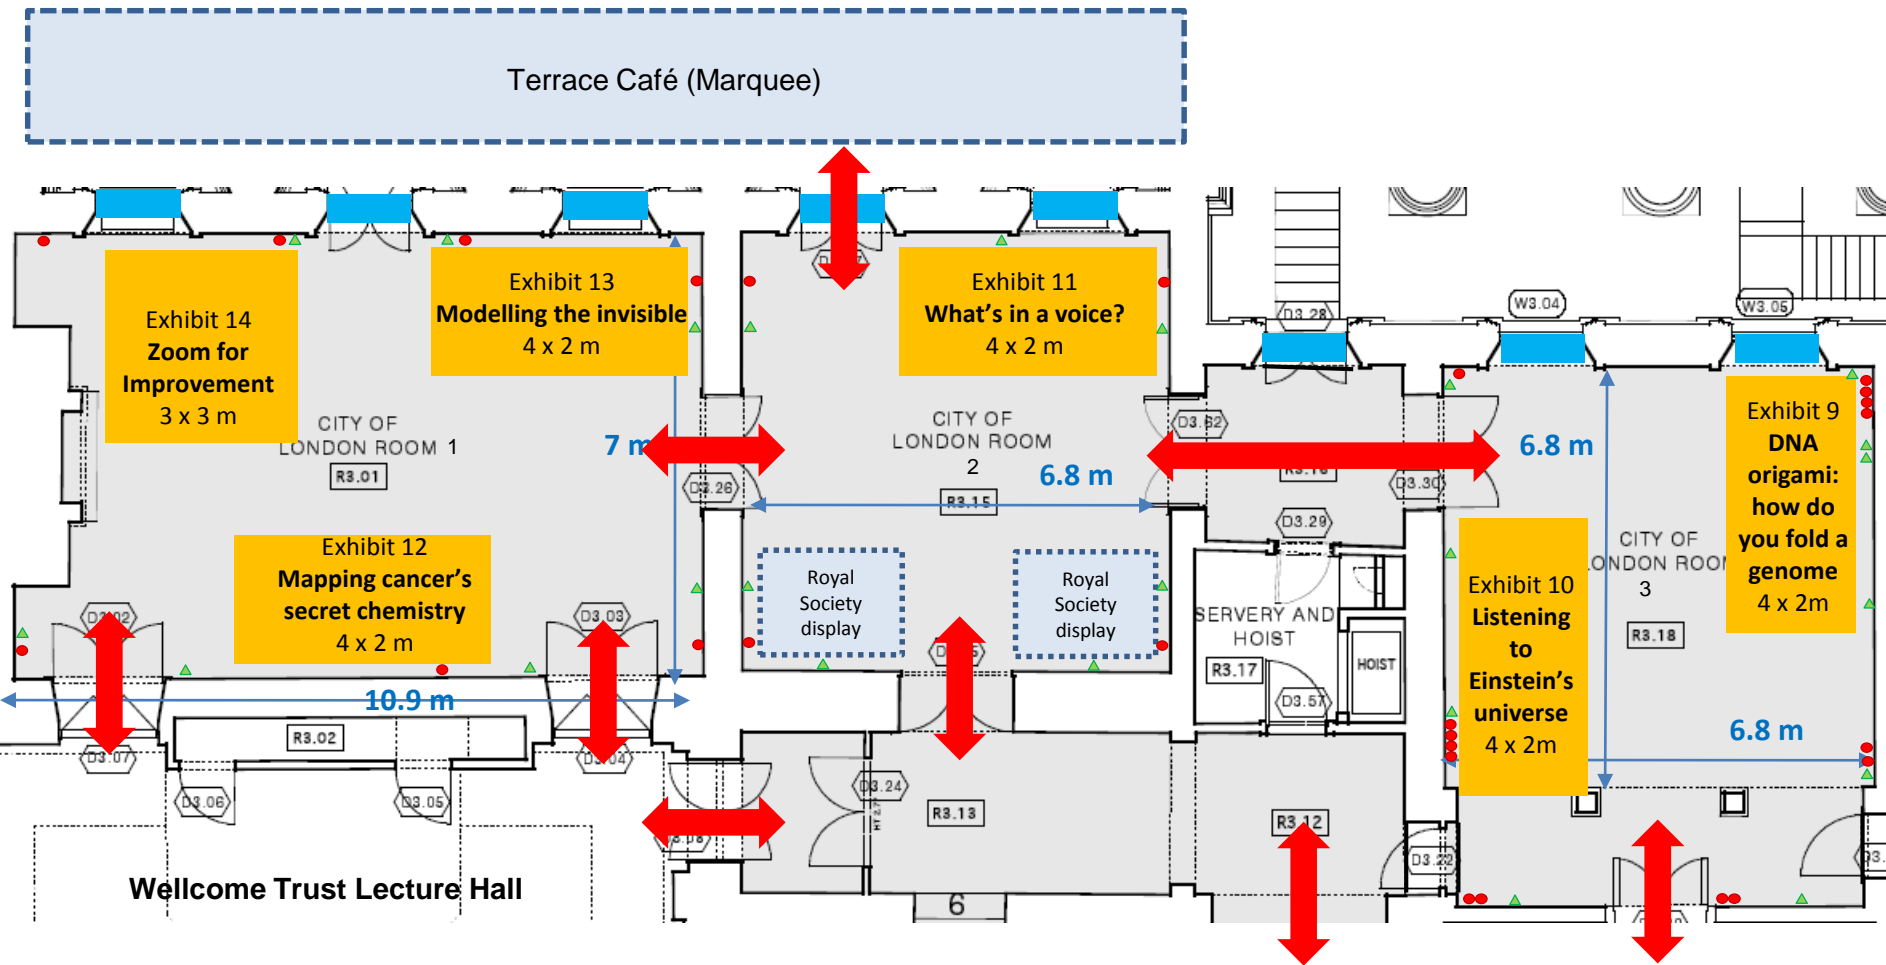

Wellcome Trust Lecture Hall – Ground Floor

City of London Rooms – Ground Floor

- Plug Socket
- ▲ Internet Portal
- Window

Wolfson and Council Rooms - First Floor