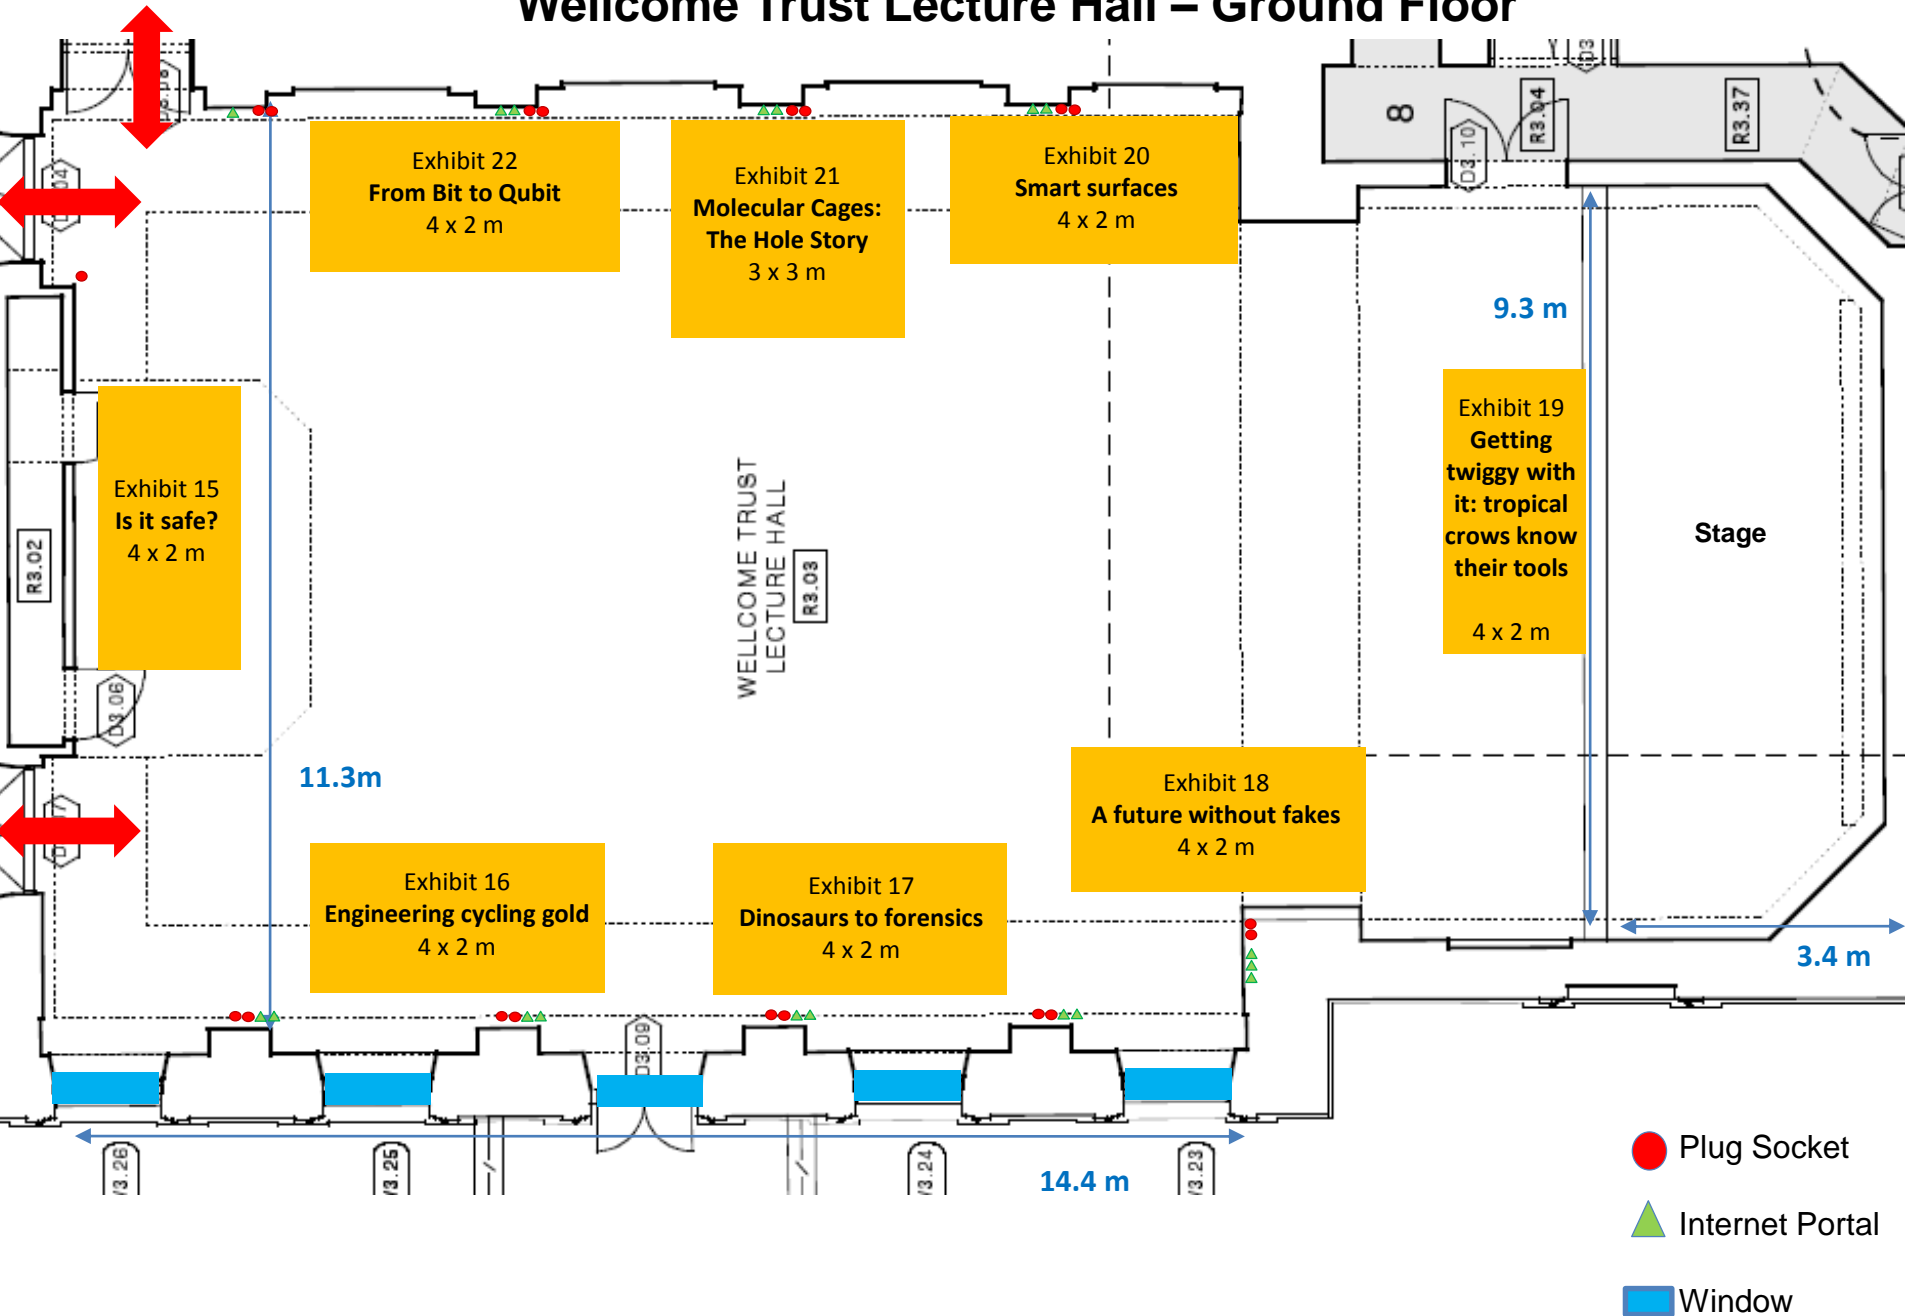

Wellcome Trust Lecture Hall – Ground Floor

City of London Rooms – Ground Floor

- Plug Socket
- ▲ Internet Portal
- Window

Wolfson and Council Rooms - First Floor